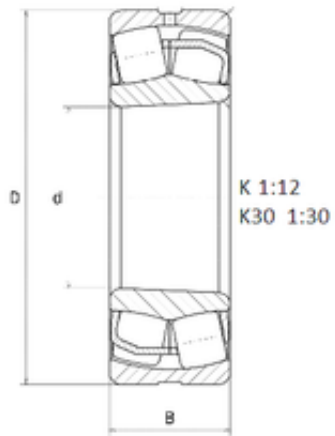

Bearing No. 22206EAKW33

Size	30x62x20 mm
Bore Diameter	30,000 mm
Outer Diameter	62,000 mm
Width	20,000 mm
d	30,000 mm
D	62,000 mm
B	20,000 mm
C	20,000 mm